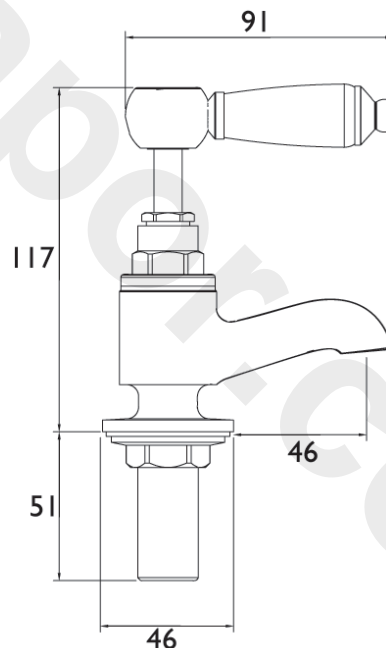

RS2 VAN C

RENAISSANC Tap Range Renaissance 2 Vanity Basin Taps Chrome

Features:

- Long life and easy to use 1/4 turn ceramic disc valves
- Ceramic disc

Product Certifications:

For more products, visit our website:
<http://www.bristan.com>

Specification

Product Type:	Bathroom Taps
Main Construction Material:	Brass
Mount Type:	Deck Mounted
Handle Type:	Lever
Connection Inlet:	1/2" BSP Connections
Connection Outlet:	Open
Number of Tap Holes:	2
Valve/Cartridge Type:	1/4 Turn 1/2" Ceramic Disc
Plumbing System Requirements:	All
Working Pressure Range:	Min 0.2 bar - Max 5 bar
Maximum Hot Water Temperature: °C	65
Maximum Static Pressure: (bar)	10
Flow Type:	Single
Isolation Included:	No

Dimensions (measurements in mm)

Flow Rates (l/min)

System Pressure (bar)	0.2	0.5	1	2	3	5
RS2 VAN C	9.6	15	21.7	31.1	38.1	49.1

TECHNICAL DATA SHEET

BRISTAN

TAPS & SHOWERS

D1